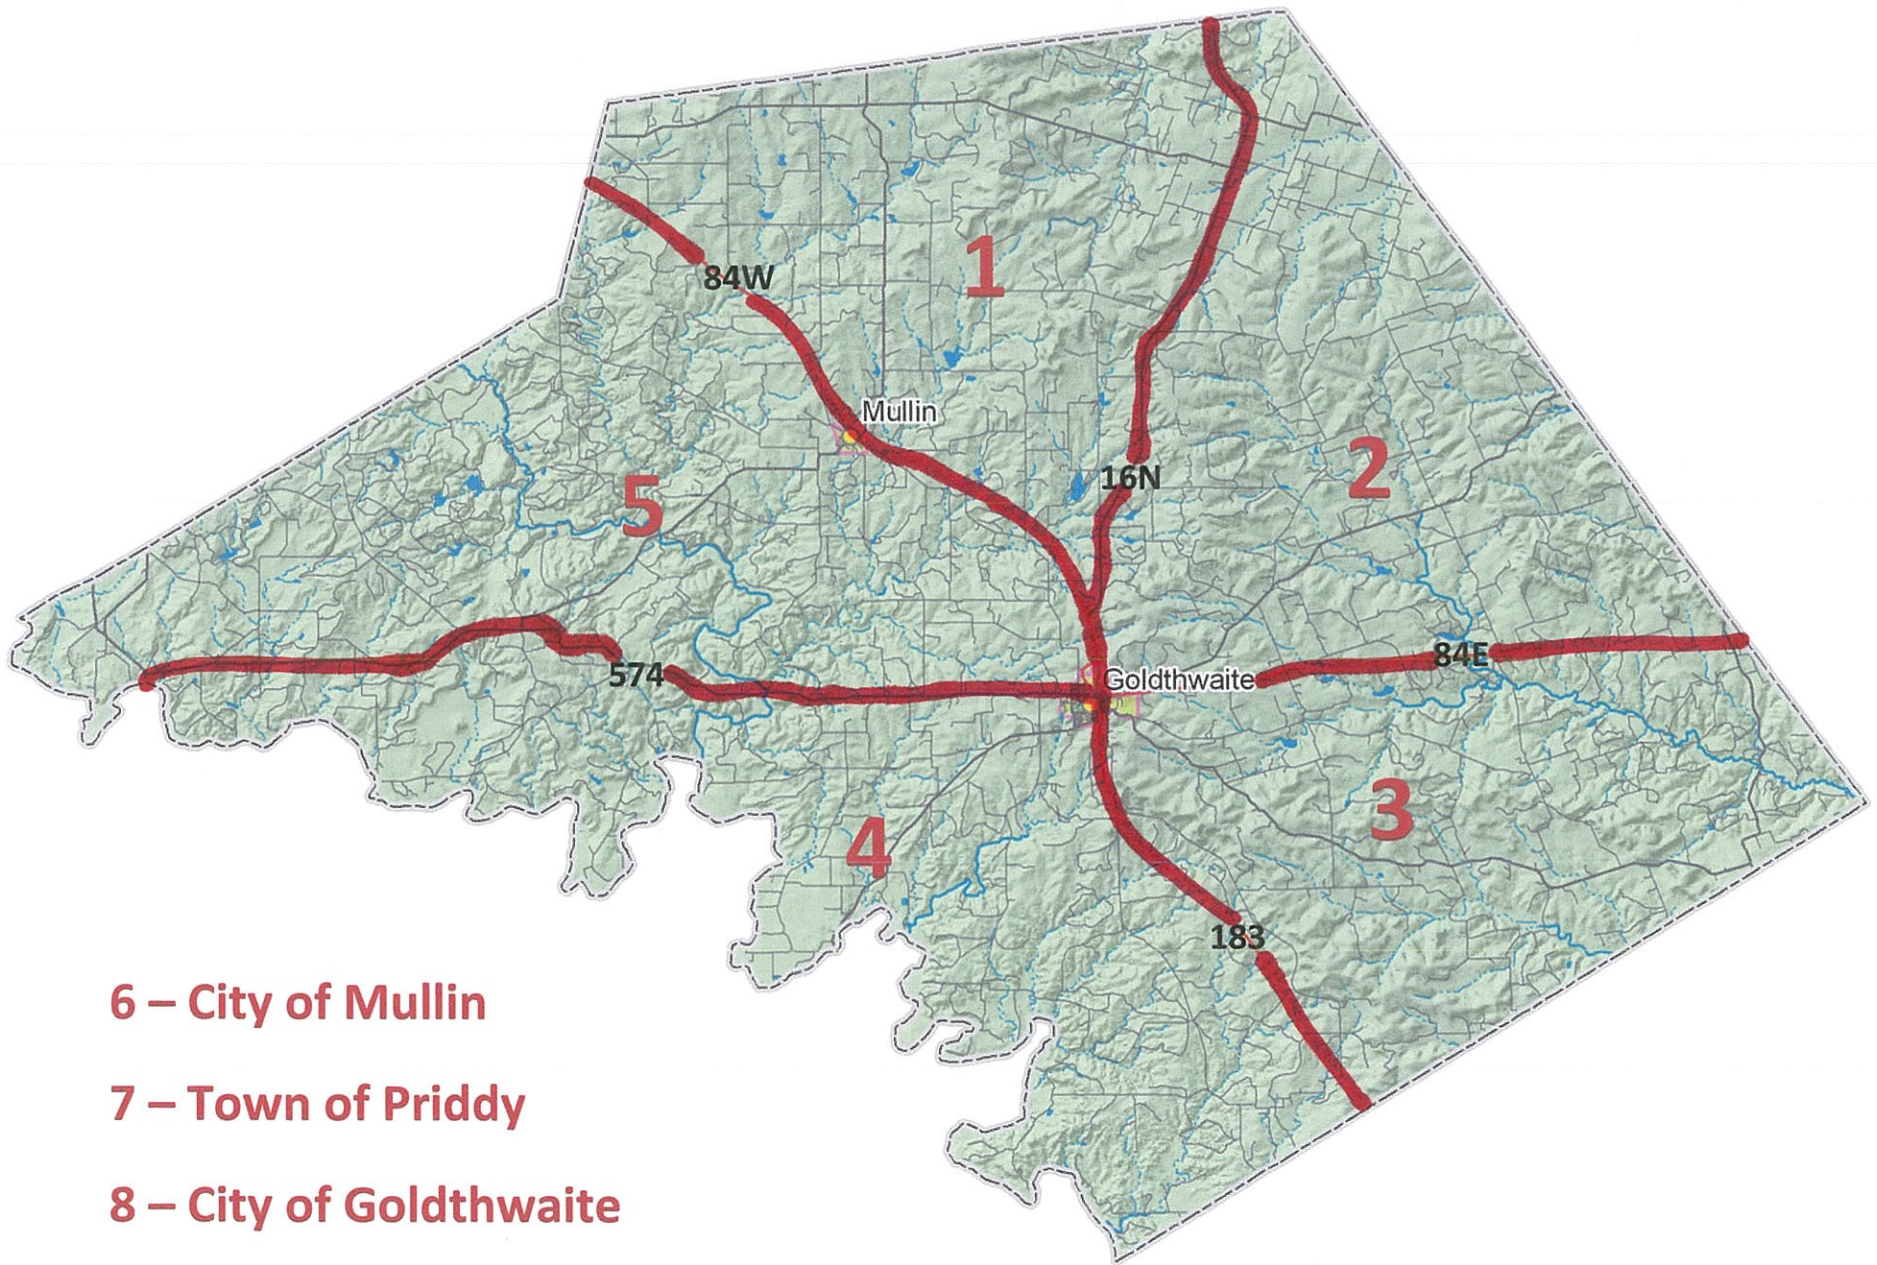

Re-Appraisal Zones

6 – City of Mullin

7 – Town of Priddy

8 – City of Goldthwaite